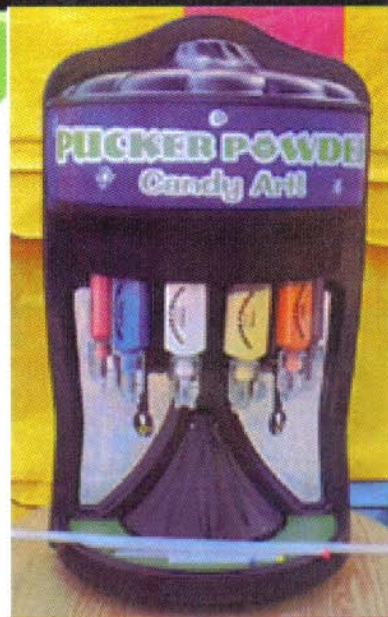

PUCKER POWDER

Candy Art!

PINNACLE AMUSEMENTS

Pucker Powder is a custom manufactured sour-powder candy. It's the hottest interactive candy product known to mankind! Choose from any of our exclusively unique flavors. Similar to Sand-Art, except your customers create a tube of fun-filled candy ready to eat. Pucker Powder will bring your customers back for more and more. Sell these at your next event for additional income.

We make it very simple! The candy bottles become the dispenser bottles for this machine. Your customers can choose from a combination of 6", 12", and 18" tubes including tops. Complete packages of tubes and candy available.

6 Flavor Half Round Table Top Unit

Machine Rental: \$55

Flavors Available: Wild Cherry, Watermelon, Strawberry, Peach, Root Beer, Lemonade, Green Apple, Grape, Fruit Punch, Banana, Raspberry, and Orange